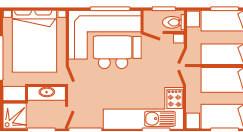

BERMUDES 6 pers. 3 ch

0 à 10 ans - 8 x 4 m - 32 m²